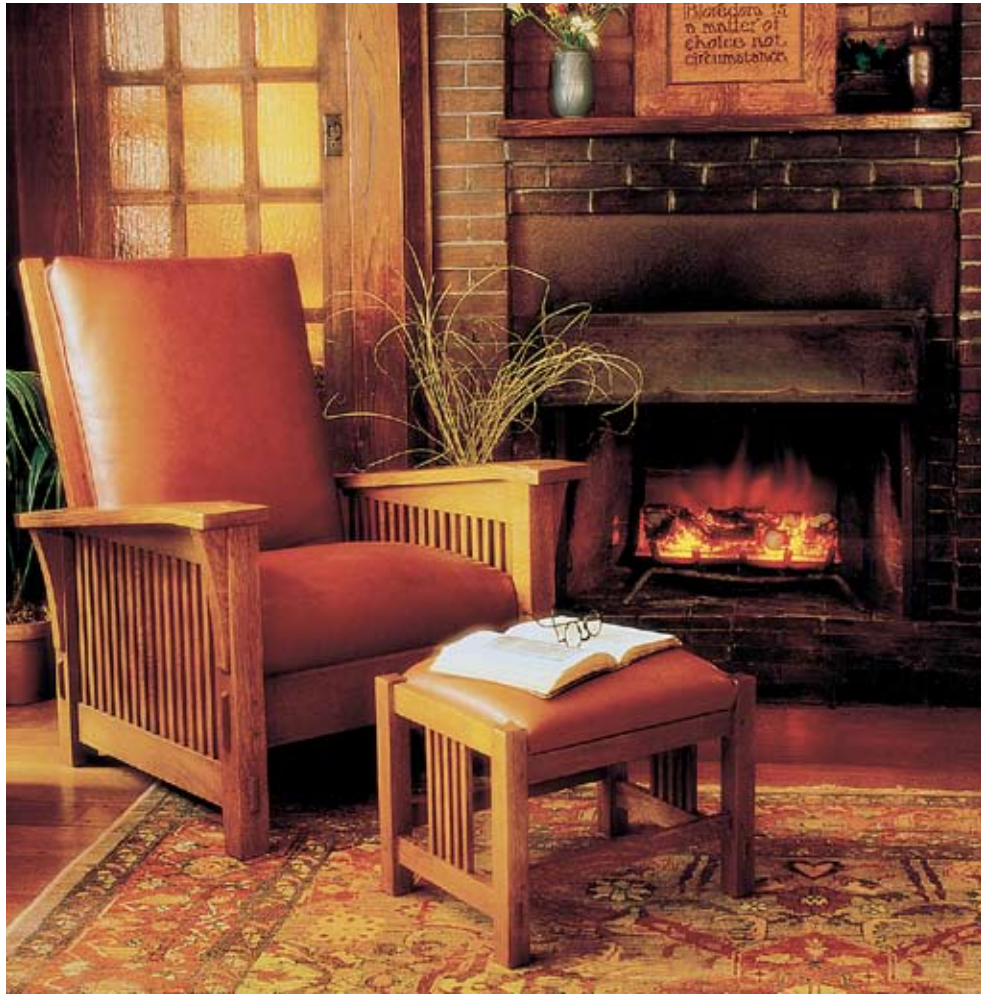

Porters of Racine

FURNITURE OF DISTINCTION SINCE 1857

301 SIXTH STREET

RACINE, WI 53403

262-633-6363 • 800-558-3245

CONTACT: robin@portersofracine.com

MISSION COLLECTION FROM STICKLEY

Morris Spindle Chair and Footstool. In oak or cherry, chair with upholstered or loose cushions.